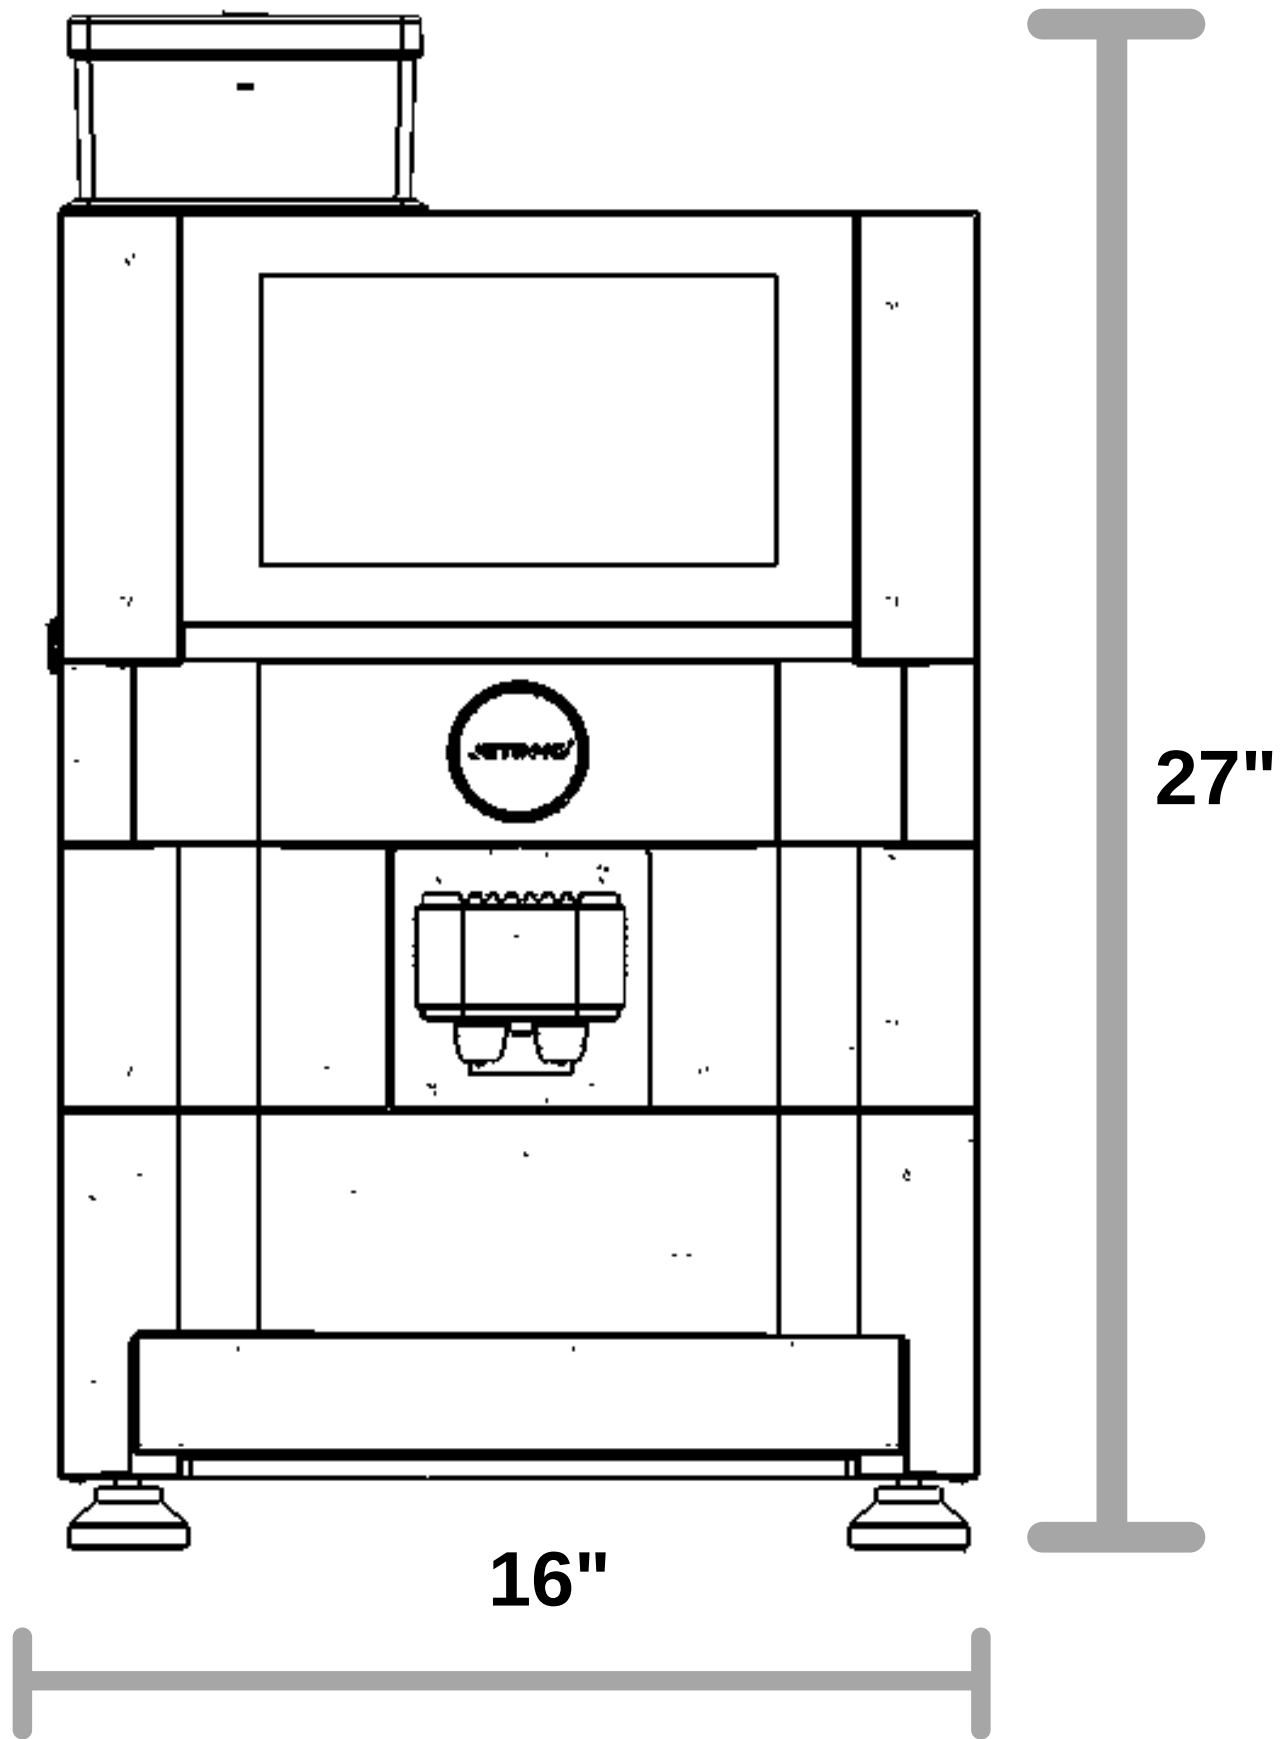

SENSA

Tabletop bean-to-cup
espresso coffee machine

FRONT VIEW